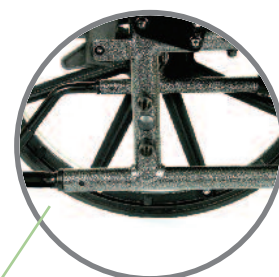

Adjustable Axle Positions

offer three seat height options on the Standard frame and two on the Ultra Hemi frame, providing the ability to add a fixed tilt for greater flexibility.